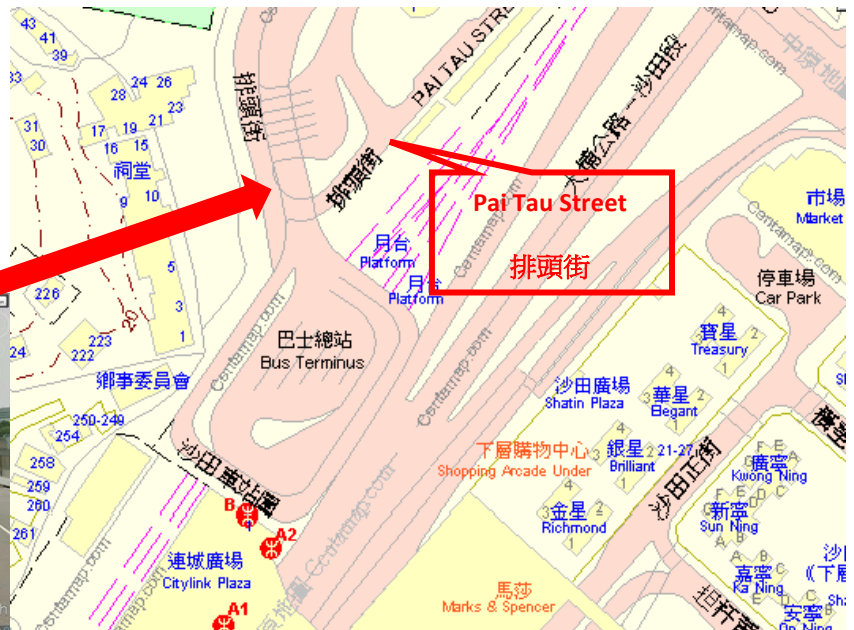

Action Asia Events - Shuttle Bus Transport

Prince Edward MTR, Exit A1 (Bank of China opposite Mongkok Police Station)

太子港鐵站 A1 出口 (中國銀行側口，旺角警署對面)

Shatin East Rail Station, Exit B (Pai Tau Street, beside the mini bus station)

沙田東鐵站 B 出口(排頭街，於東鐵站往小巴士站方向)

Action Asia Events - Shuttle Bus Transport

Admiralty MTR, Exit C2 (Cafe de Coral near McDonalds by taxi stand under cover)

金鐘港鐵站 C2 出口 (大家樂門口，有蓋的士站附近)

Action Asia Events - Shuttle Bus Transport

Yuen Long , Sun Yuen Long Centre (Nearby Taxi Stop)

新元朗中心的士站旁